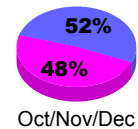

Membership Results
2012-2013

Membership
2011-2012

Month	Net Memb Goal	Actual New Memb	Actual Dropped Memb	Gain/Loss of Memb	Gain/Loss of Memb
Jul/Aug/Sep	0	7	-62	-55	-15
Oct/Nov/Dec	0	4	-73	-69	45
Jan/Feb/Mar	0	0	0	0	127
Totals	0	11	-135	-124	157

Membership Results 2012-2013

Goal, New, Dropped, Gain/Loss

Comparison of Membership Gain/Loss

Current Year Compared to the Previous Year

Gender Comparison 2012-2013

Jan/Feb/Mar

Male

Female