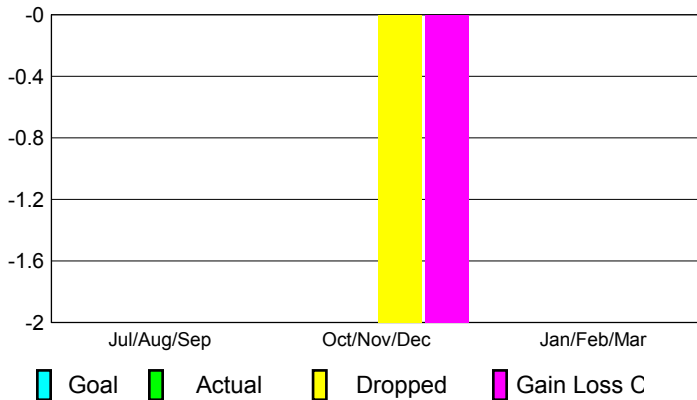

2012-2013 GMT Reports for District (or Undistricted) **District 118 R**

GMT: HOWARD PATRICK LEE

Location: TURKEY

GMT CA: 4

CLUBS

Club Results
2012-2013

Clubs
2011-2012

Month	New Club Goal	Actual New Clubs	Actual Dropped Clubs	Gain/Loss of Clubs	Gain/Loss of Clubs
Jul/Aug/Sep	0	0	0	0	0
Oct/Nov/Dec	0	0	-2	-2	2
Jan/Feb/Mar	0	0	0	0	1
Totals	0	0	-2	-2	3

Club Results 2012-2013

Goal, New, Dropped, Gain/Loss

Comparison of Club Gain/Loss

Current Year Compared to the Previous Year

YTD Status Quo Clubs 2012-2013

Status Quo Clubs Compared to Status Quo Members

MEMBERSHIP