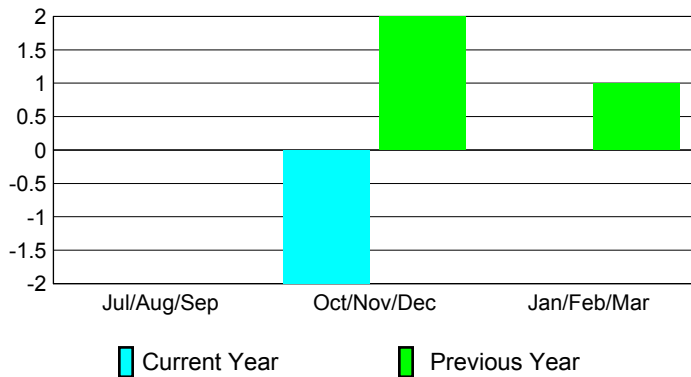

2012-2013 GMT Reports for District (or Undistricted) **District 118 R**

GMT: HOWARD PATRICK LEE

Location: TURKEY

GMT CA: 4

CLUBS

Club Results
2012-2013

Clubs
2011-2012

Month	New Club Goal	Actual New Clubs	Actual Dropped Clubs	Gain/Loss of Clubs	Gain/Loss of Clubs
Jul/Aug/Sep	0	0	0	0	0
Oct/Nov/Dec	0	0	-2	-2	2
Jan/Feb/Mar	0	0	0	0	1
Totals	0	0	-2	-2	3

Club Results 2012-2013

Goal, New, Dropped, Gain/Loss

Comparison of Club Gain/Loss

Current Year Compared to the Previous Year

YTD Status Quo Clubs 2012-2013

Status Quo Clubs Compared to Status Quo Members

MEMBERSHIP