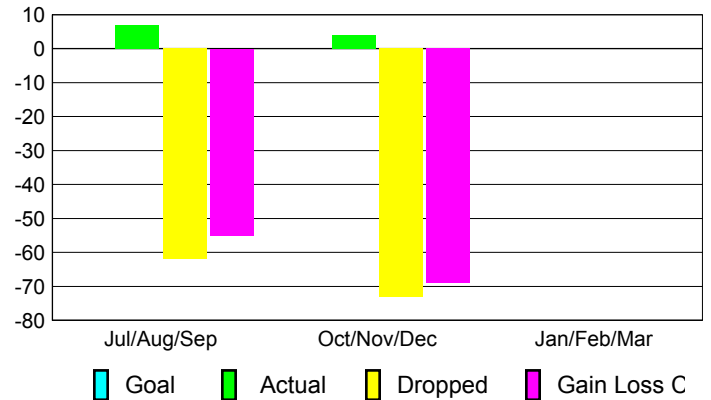

Membership Results 2012-2013

Goal, New, Dropped, Gain/Loss

Comparison of Membership Gain/Loss

Current Year Compared to the Previous Year