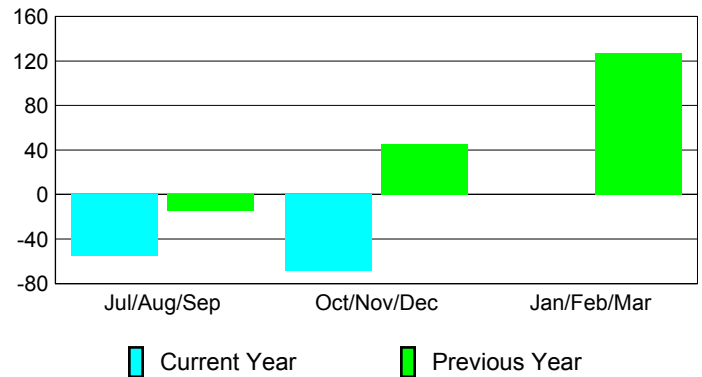

Membership Results
2012-2013

Membership
2011-2012

Month	Net Memb Goal	Actual New Memb	Actual Dropped Memb	Gain/Loss of Memb	Gain/Loss of Memb
Jul/Aug/Sep	0	7	-62	-55	-15
Oct/Nov/Dec	0	4	-73	-69	45
Jan/Feb/Mar	0	0	0	0	127
Totals	0	11	-135	-124	157

Membership Results 2012-2013

Goal, New, Dropped, Gain/Loss

Comparison of Membership Gain/Loss

Current Year Compared to the Previous Year

Gender Comparison 2012-2013

Jan/Feb/Mar

Male

Female